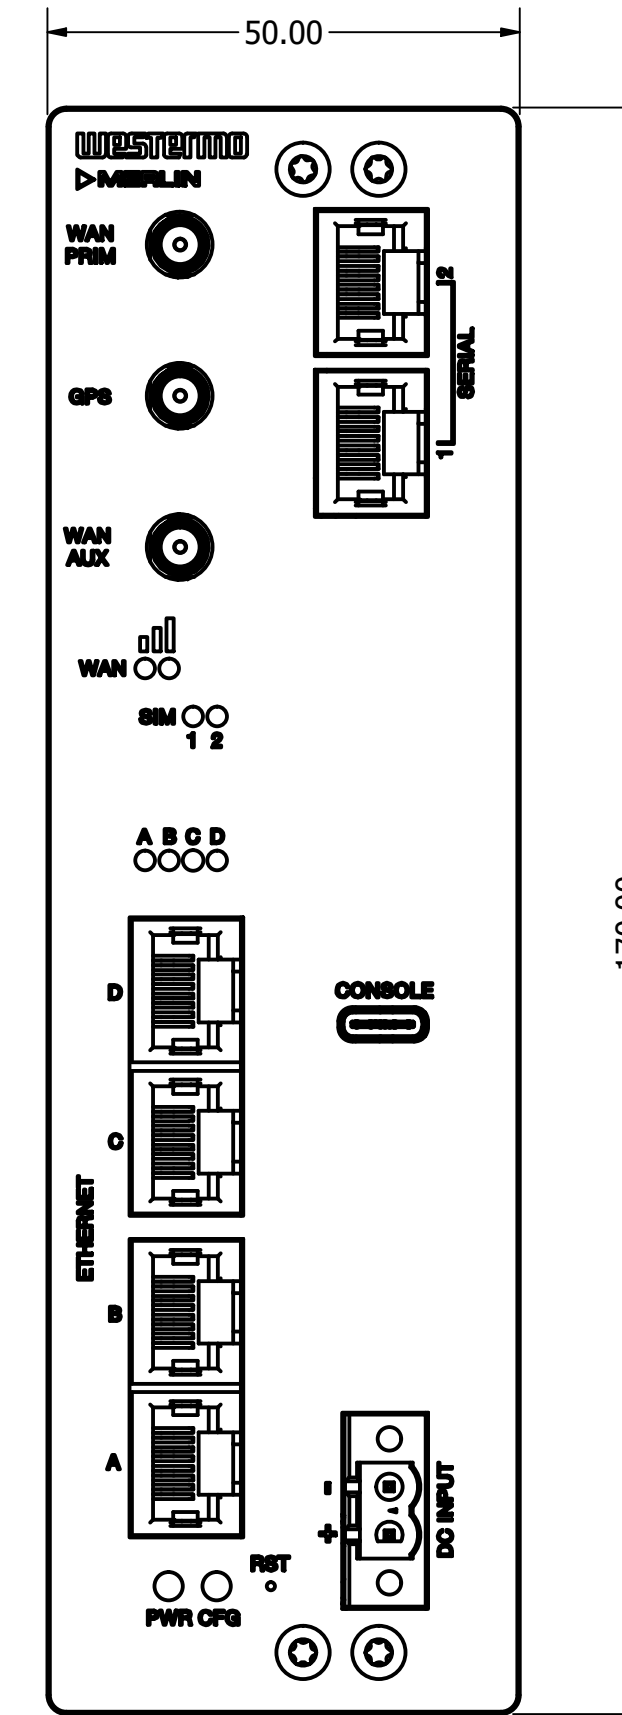

**Change Log**

Rev 1, 2021-05-31: Initial release

Dimensions in millimetres (mm)

DRAWN	DM	31/05/2021	Westermo		
CHECKED			TITLE		
QA			Merlin-4607-S2-LV Dimensional Drawing, 31 May 2021		
MFG			SIZE	DWG NO	REV
APPROVED			D	Version 1.0, 2021-05-31	1.0
			SCALE	1,25 : 1	SHEET 1 OF 1