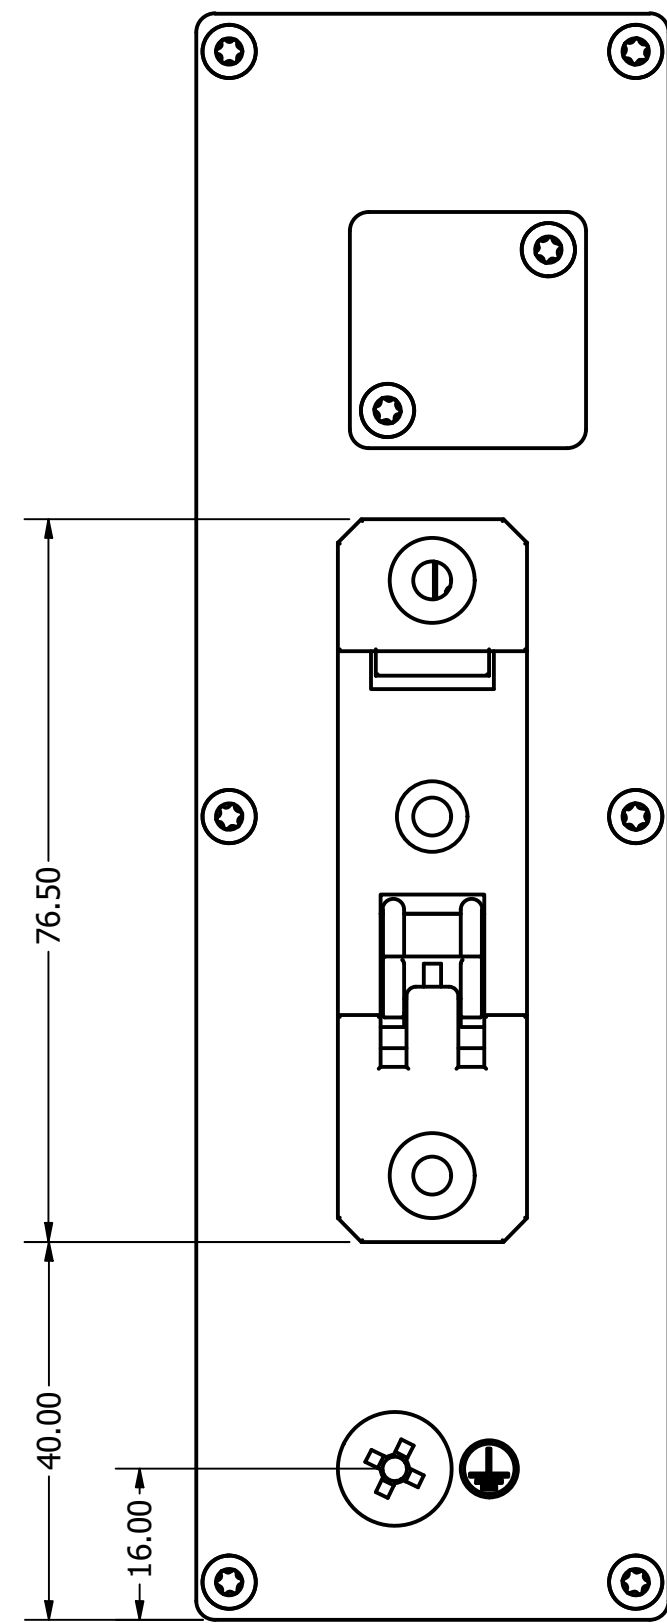

**Change Log**

Rev 1, 2021-05-31: Initial release

Dimensions in millimetres (mm)

DRAWN	DM	31/05/2021	Westermo		
CHECKED			TITLE		
QA			Merlin-4607-S2-LV Dimensional Drawing, 31 May 2021		
MFG			SIZE	DWG NO	REV
APPROVED			D	Version 1.0, 2021-05-31	1.0
			SCALE	1,25 : 1	SHEET 1 OF 1